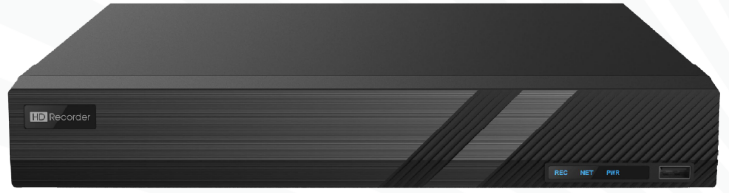

U-Link

UL-32NVR4K28-IP

FEATURES

Support Ultra265/H.265/H.264 video formats.

32-channel input.

Third-party IP cameras supported with ONVIF conformance: Profile S, Profile G, Profile T.

HDMI and VGA simultaneous output.

Up to 8 Megapixels resolution recording.

Support RAID 0, 1, 5, 10

U-Link

UL-32NVR4K28-IP

FEATURES

Accurate retrieval, instant playback.

2 SATA HDDs, up to 10TB for each HDD.

ANR technology to enhance the storage reliability when the network is disconnected