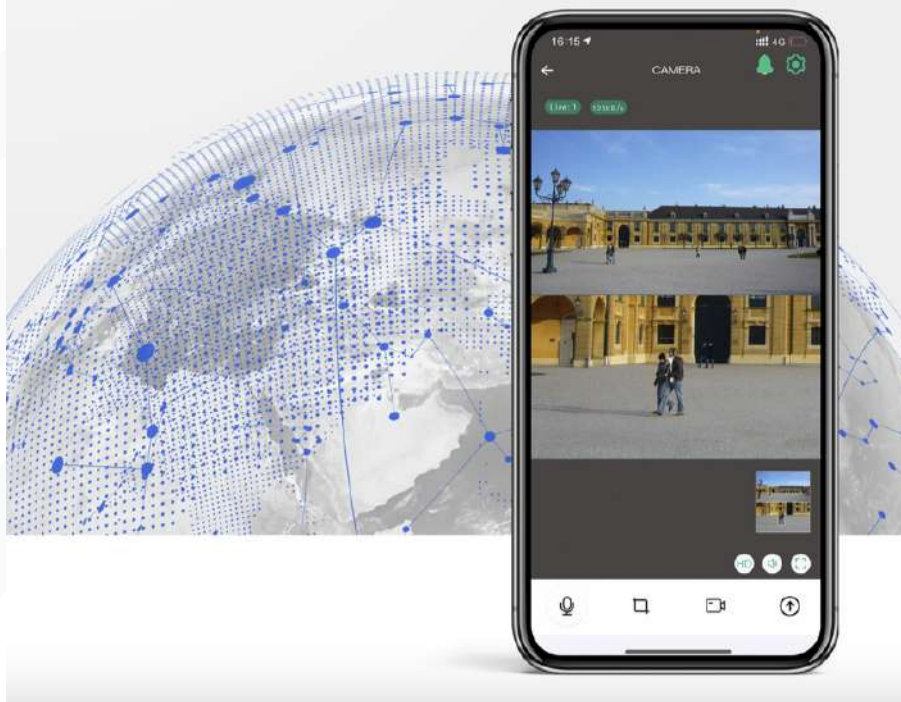

Smart Power Management System

MicroSD & Cloud Storage

Multi-Dimensional Installation Full Angle Coverage

IP66 Waterproof

U-Link

AI DUAL-LENS CAMERA
Dual Linkage Wire-Free 4K UHD

UL-DLS4K

PARAMETERS	
Model	UL-DLS4k
Resolution	4MP+4MP Dual HD CMOS sensors
IR Distance	5-40M
White Light	can light up an area of 50 square meters
Wide-angle Lens	2.5mm/120° wide-angle lens (Manually adjust Pan180°/Tilt15°)
PTZ Lens	6mm lens/2.8-12mm 4X Optical zoom/5-50mm 10X Optical zoom optional
PTZ Spec	Pan: 355°/Tilt:90°, 30°/S
On-board Storage	Support max128G
Cloud Storage	Support Max 30 days storage
Intelligent Analysis	2TOPS, support human, animal and vehicle identification
Audio Input	Built-in 38db microphone
Audio Output	8Ω 3W
Recording Mode	All day recording, alarm recording
Video Compression	H.265
WIFI Module	4G version: LTD FDD WCDMA (The frequency bands refers to the parameters of each version) WIFI version: 2.4GHz 802.11b/g/n Wireless network
System Configuration	Software version IOS 7.1, Android 4.0 and above
Material	Plastic with metallic paint
Battery	20000mah(21700-5000mah*4PCS)
Solar Panel	6W ETFE
Working Temperature	-15°-55°
Power Adapter	5V2A
Weight&Dimesion	Camera: 280*175*175mm(L*W*H) / 1100G Package: 300*260*180mm(L*W*H) G.W: 1800G/N.W: 1500G

U-Link

AI DUAL-LENS CAMERA

Dual Linkage Wire-Free 4K UHD

UL-DLS4K

Smart Security
here, there, everywhere

By deploying global video transmission servers, our cameras allow you to monitor every corner of the property when you access your mobile phone anywhere in the world, and protect your home intelligently and safely.

AI DUAL-LENS CAMERA

Dual Linkage Wire-Free 4K UHD

UL-DLS4K

Dual Linkage, Intelligent Analysis

The wide-angle camera analyzes and positioning
The PTZ camera will automatically track and zoom

U-Link

AI DUAL-LENS CAMERA