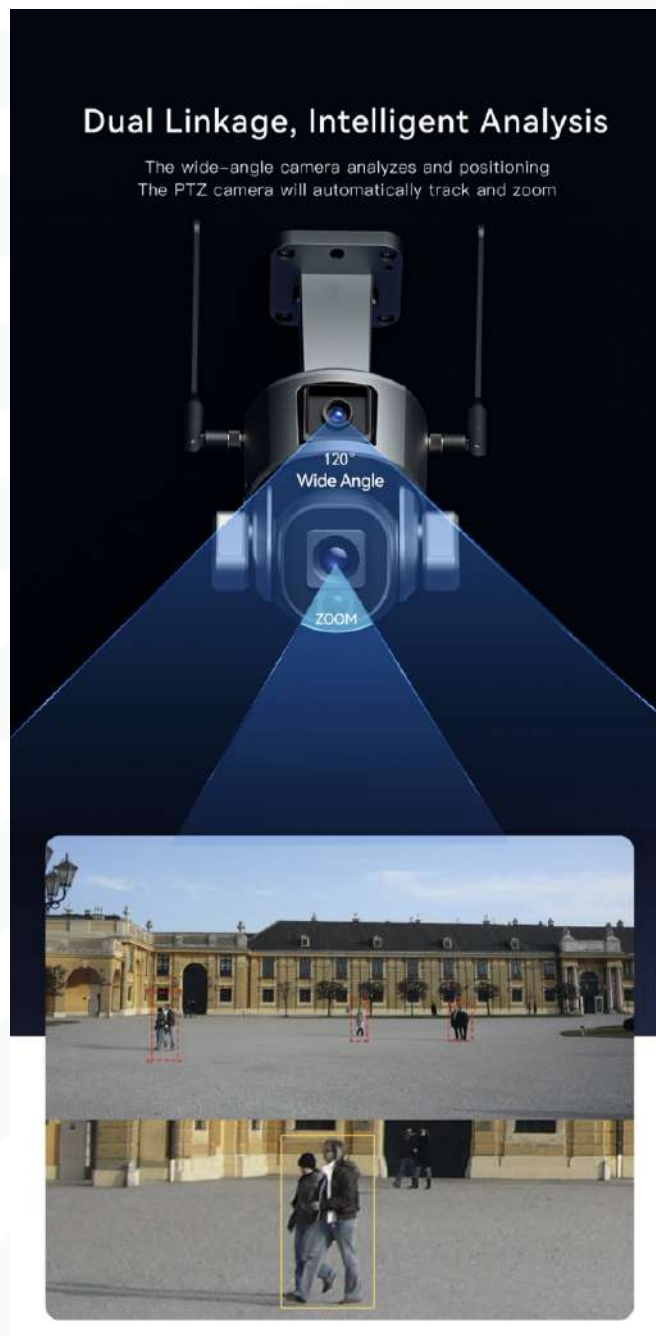

AI DUAL-LENS CAMERA

Dual Linkage Wire-Free 4K UHD

UL-DLS4K

Dual Linkage, Intelligent Analysis

The wide-angle camera analyzes and positioning
The PTZ camera will automatically track and zoom

U-Link

AI DUAL-LENS CAMERA

Dual Linkage Wire-Free 4K UHD

UL-DLS4K

Dual-Cameras, Dual-View

Double cameras can view and control two displays at same time,
Wide-angle camera is for global monitoring,
the PTZ camera is for details monitoring.

Up & Down

Global & Details

Left & Right

U-Link

AI DUAL-LENS CAMERA

Dual Linkage Wire-Free 4K UHD

UL-DLS4K

Three Different Installation Modes