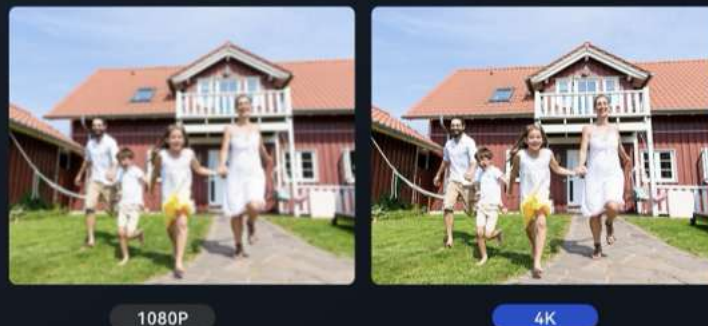

U-Link

AI DUAL-LENS CAMERA

Dual Linkage Wire-Free 4K UHD

UL-DLS4K

4K Super HD Image Quality

Check what's happened with details captured
HD PICTURE

capturing clearer and smoother videos

U-Link